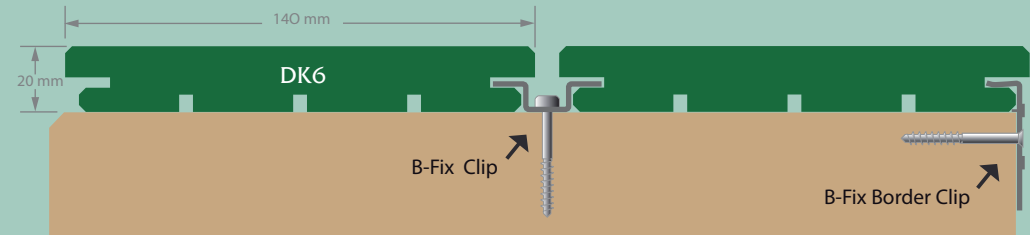

Installation:

Thanks to its self-drilling screw, a simple screw driver is all that is required to attach the clips to the hardwood joists. Additionally, the screw is waxed in order to ensure that it penetrates the wood effortlessly and avoids breakage due to heat. The decking can then slot together one after the other.