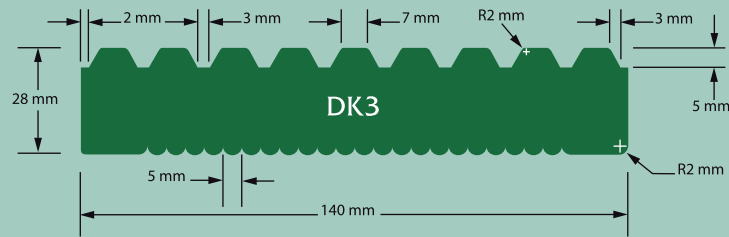

Whitmore's Timber

English and Continental Hardwood Specialists

Decking Range

OTHER MACHINED PROFILES ON REQUEST

| OAK | MASSARANDUBA | IPE | YELLOW BALAU | OPEPE | PURPLEHEART | CUMARU | RED LOURO | EKKI | GARAPA |

All dimensions are in mm. Dimensions may vary.

Lengths available in 2.1m and longer

Delivery can be organised normally within 7 to 10 days

PEFC/16-97-025

Main Road | Claybrooke Magna

Lutterworth | Leicestershire LE17 5AQ

t 01455 209 121

f 01455 209 041

e sales@whitmores.co.uk

w www.whitmores.co.uk