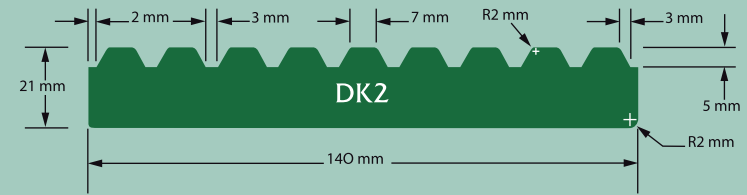

Whitmore's Timber

English and Continental Hardwood Specialists

Decking Range

OTHER MACHINED PROFILES ON REQUEST

| OAK | MASSARANDUBA | IPE | YELLOW BALAU | OPEPE | PURPLEHEART | CUMARU | RED LOURO | EKKI | GARAPA |

All dimensions are in mm. Dimensions may vary.

Lengths available in 2.1m and longer

Delivery can be organised normally within 7 to 10 days

PEFC/16-97-025

Main Road | Claybrooke Magna

Lutterworth | Leicestershire LE17 5AQ

t 01455 209 121

f 01455 209 041

e sales@whitmores.co.uk

w www.whitmores.co.uk