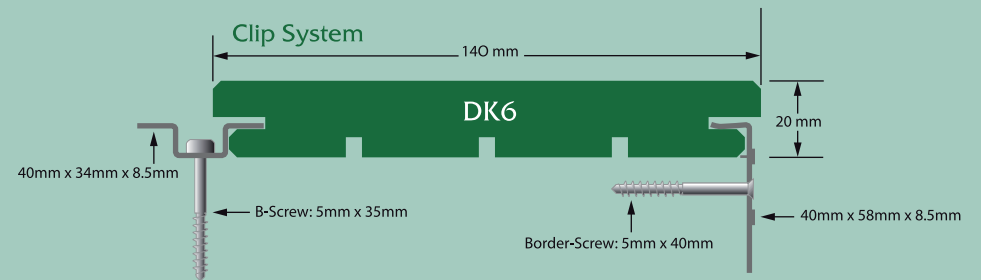

Whitmore's Timber

English and Continental Hardwood Specialists

Decking Range

OTHER MACHINED PROFILES ON REQUEST

| OAK | MASSARANDUBA | IPE | YELLOW BALAU | OPEPE | PURPLEHEART | CUMARU | RED LOURO | EKKI | GARAPA |

All dimensions are in mm. Dimensions may vary.

Lengths available in 2.1m and longer

Delivery can be organised normally within 7 to 10 days

PEFC/16-97-025

Main Road | Claybrooke Magna

Lutterworth | Leicestershire LE17 5AQ

t 01455 209 121

f 01455 209 041

e sales@whitmores.co.uk

w www.whitmores.co.uk