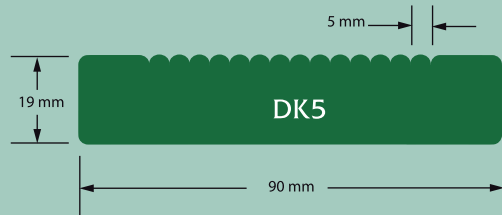

Whitmore's Timber

English and Continental Hardwood Specialists

Decking Range

OTHER MACHINED PROFILES ON REQUEST

| OAK | MASSARANDUBA | IPE | YELLOW BALAU | OPEPE | PURPLEHEART | CUMARU | RED LOURO | EKKI | GARAPA |

All dimensions are in mm. Dimensions may vary.

Lengths available in 2.1m and longer

Delivery can be organised normally within 7 to 10 days

PEFC/16-97-025

Main Road | Claybrooke Magna

Lutterworth | Leicestershire LE17 5AQ

t 01455 209 121

f 01455 209 041

e sales@whitmores.co.uk

w www.whitmores.co.uk