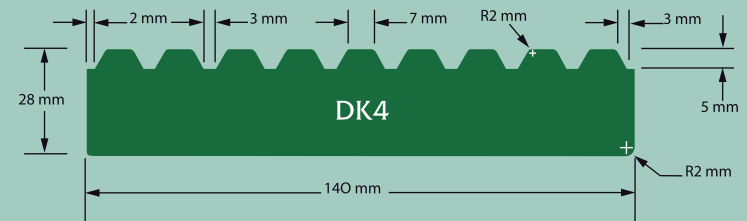

Whitmore's Timber

English and Continental Hardwood Specialists

Decking Range

OTHER MACHINED PROFILES ON REQUEST

| OAK | MASSARANDUBA | IPE | YELLOW BALAU | OPEPE | PURPLEHEART | CUMARU | RED LOURO | EKKI | GARAPA |

All dimensions are in mm. Dimensions may vary.

Lengths available in 2.1m and longer

Delivery can be organised normally within 7 to 10 days

PEFC/16-97-025

Main Road | Claybrooke Magna

Lutterworth | Leicestershire LE17 5AQ

t 01455 209 121

f 01455 209 041

e sales@whitmores.co.uk

w www.whitmores.co.uk