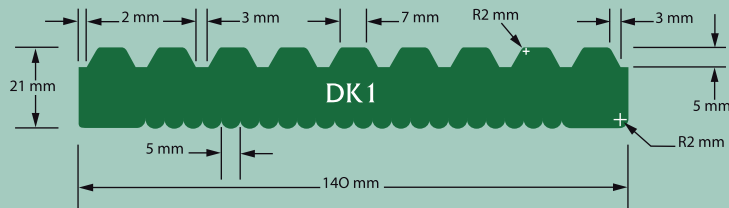

Whitmore's Timber

English and Continental Hardwood Specialists

Decking Range

OTHER MACHINED PROFILES ON REQUEST

| OAK | MASSARANDUBA | IPE | YELLOW BALAU | OPEPE | PURPLEHEART | CUMARU | RED LOURO | EKKI | GARAPA |

All dimensions are in mm. Dimensions may vary.

Lengths available in 2.1m and longer

Delivery can be organised normally within 7 to 10 days

PEFC/16-97-025

Main Road | Claybrooke Magna

Lutterworth | Leicestershire LE17 5AQ

t 01455 209 121

f 01455 209 041

e sales@whitmores.co.uk

w www.whitmores.co.uk