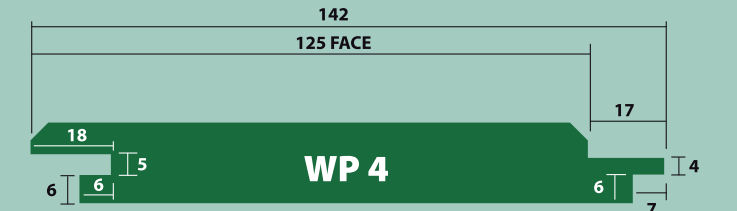

Whitmore's Timber

English and Continental Hardwood Specialists

Cladding Range

OTHER MACHINED PROFILES ON REQUEST

| EUROPEAN OAK | EUROPEAN ASH | THERMO OAK | CHESTNUT | WESTERN RED CEDAR | LARCH | THERMOWOOD | DOUGLAS FIR |

All dimensions are in mm. Dimensions may vary.

PEFC/16-37-025

Main Road | Claybrooke Magna

Lutterworth | Leicestershire LE17 5AQ

t 01455 209 121

f 01455 209 041

e sales@whitmores.co.uk

w www.whitmores.co.uk