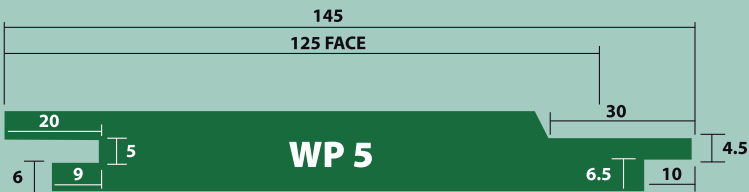

Whitmore's Timber

English and Continental Hardwood Specialists

Cladding Range

OTHER MACHINED PROFILES ON REQUEST

| EUROPEAN OAK | EUROPEAN ASH | THERMO OAK | CHESTNUT | WESTERN RED CEDAR | LARCH | THERMOWOOD | DOUGLAS FIR |

All dimensions are in mm. Dimensions may vary.

PEFC/16-37-025

Main Road | Claybrooke Magna

Lutterworth | Leicestershire LE17 5AQ

t 01455 209 121

f 01455 209 041

e sales@whitmores.co.uk

w www.whitmores.co.uk