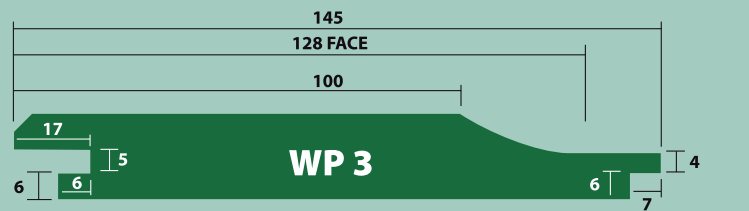

Whitmore's Timber

English and Continental Hardwood Specialists

Cladding Range

OTHER MACHINED PROFILES ON REQUEST

| EUROPEAN OAK | EUROPEAN ASH | THERMO OAK | CHESTNUT | WESTERN RED CEDAR | LARCH | THERMOWOOD | DOUGLAS FIR |

All dimensions are in mm. Dimensions may vary.

PEFC/16-37-025

Main Road | Claybrooke Magna

Lutterworth | Leicestershire LE17 5AQ

t 01455 209 121

f 01455 209 041

e sales@whitmores.co.uk

w www.whitmores.co.uk