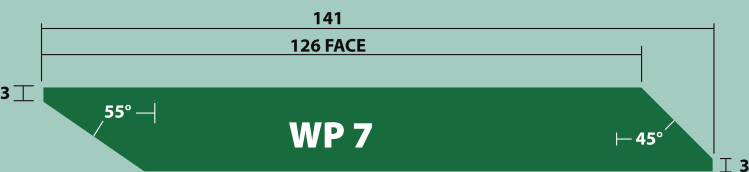

Whitmore's Timber

English and Continental Hardwood Specialists

Cladding Range

OTHER MACHINED PROFILES ON REQUEST

| EUROPEAN OAK | EUROPEAN ASH | THERMO OAK | CHESTNUT | WESTERN RED CEDAR | LARCH | THERMOWOOD | DOUGLAS FIR |

All dimensions are in mm. Dimensions may vary.

PEFC/16-37-025

Main Road | Claybrooke Magna

Lutterworth | Leicestershire LE17 5AQ

t 01455 209 121

f 01455 209 041

e sales@whitmores.co.uk

w www.whitmores.co.uk